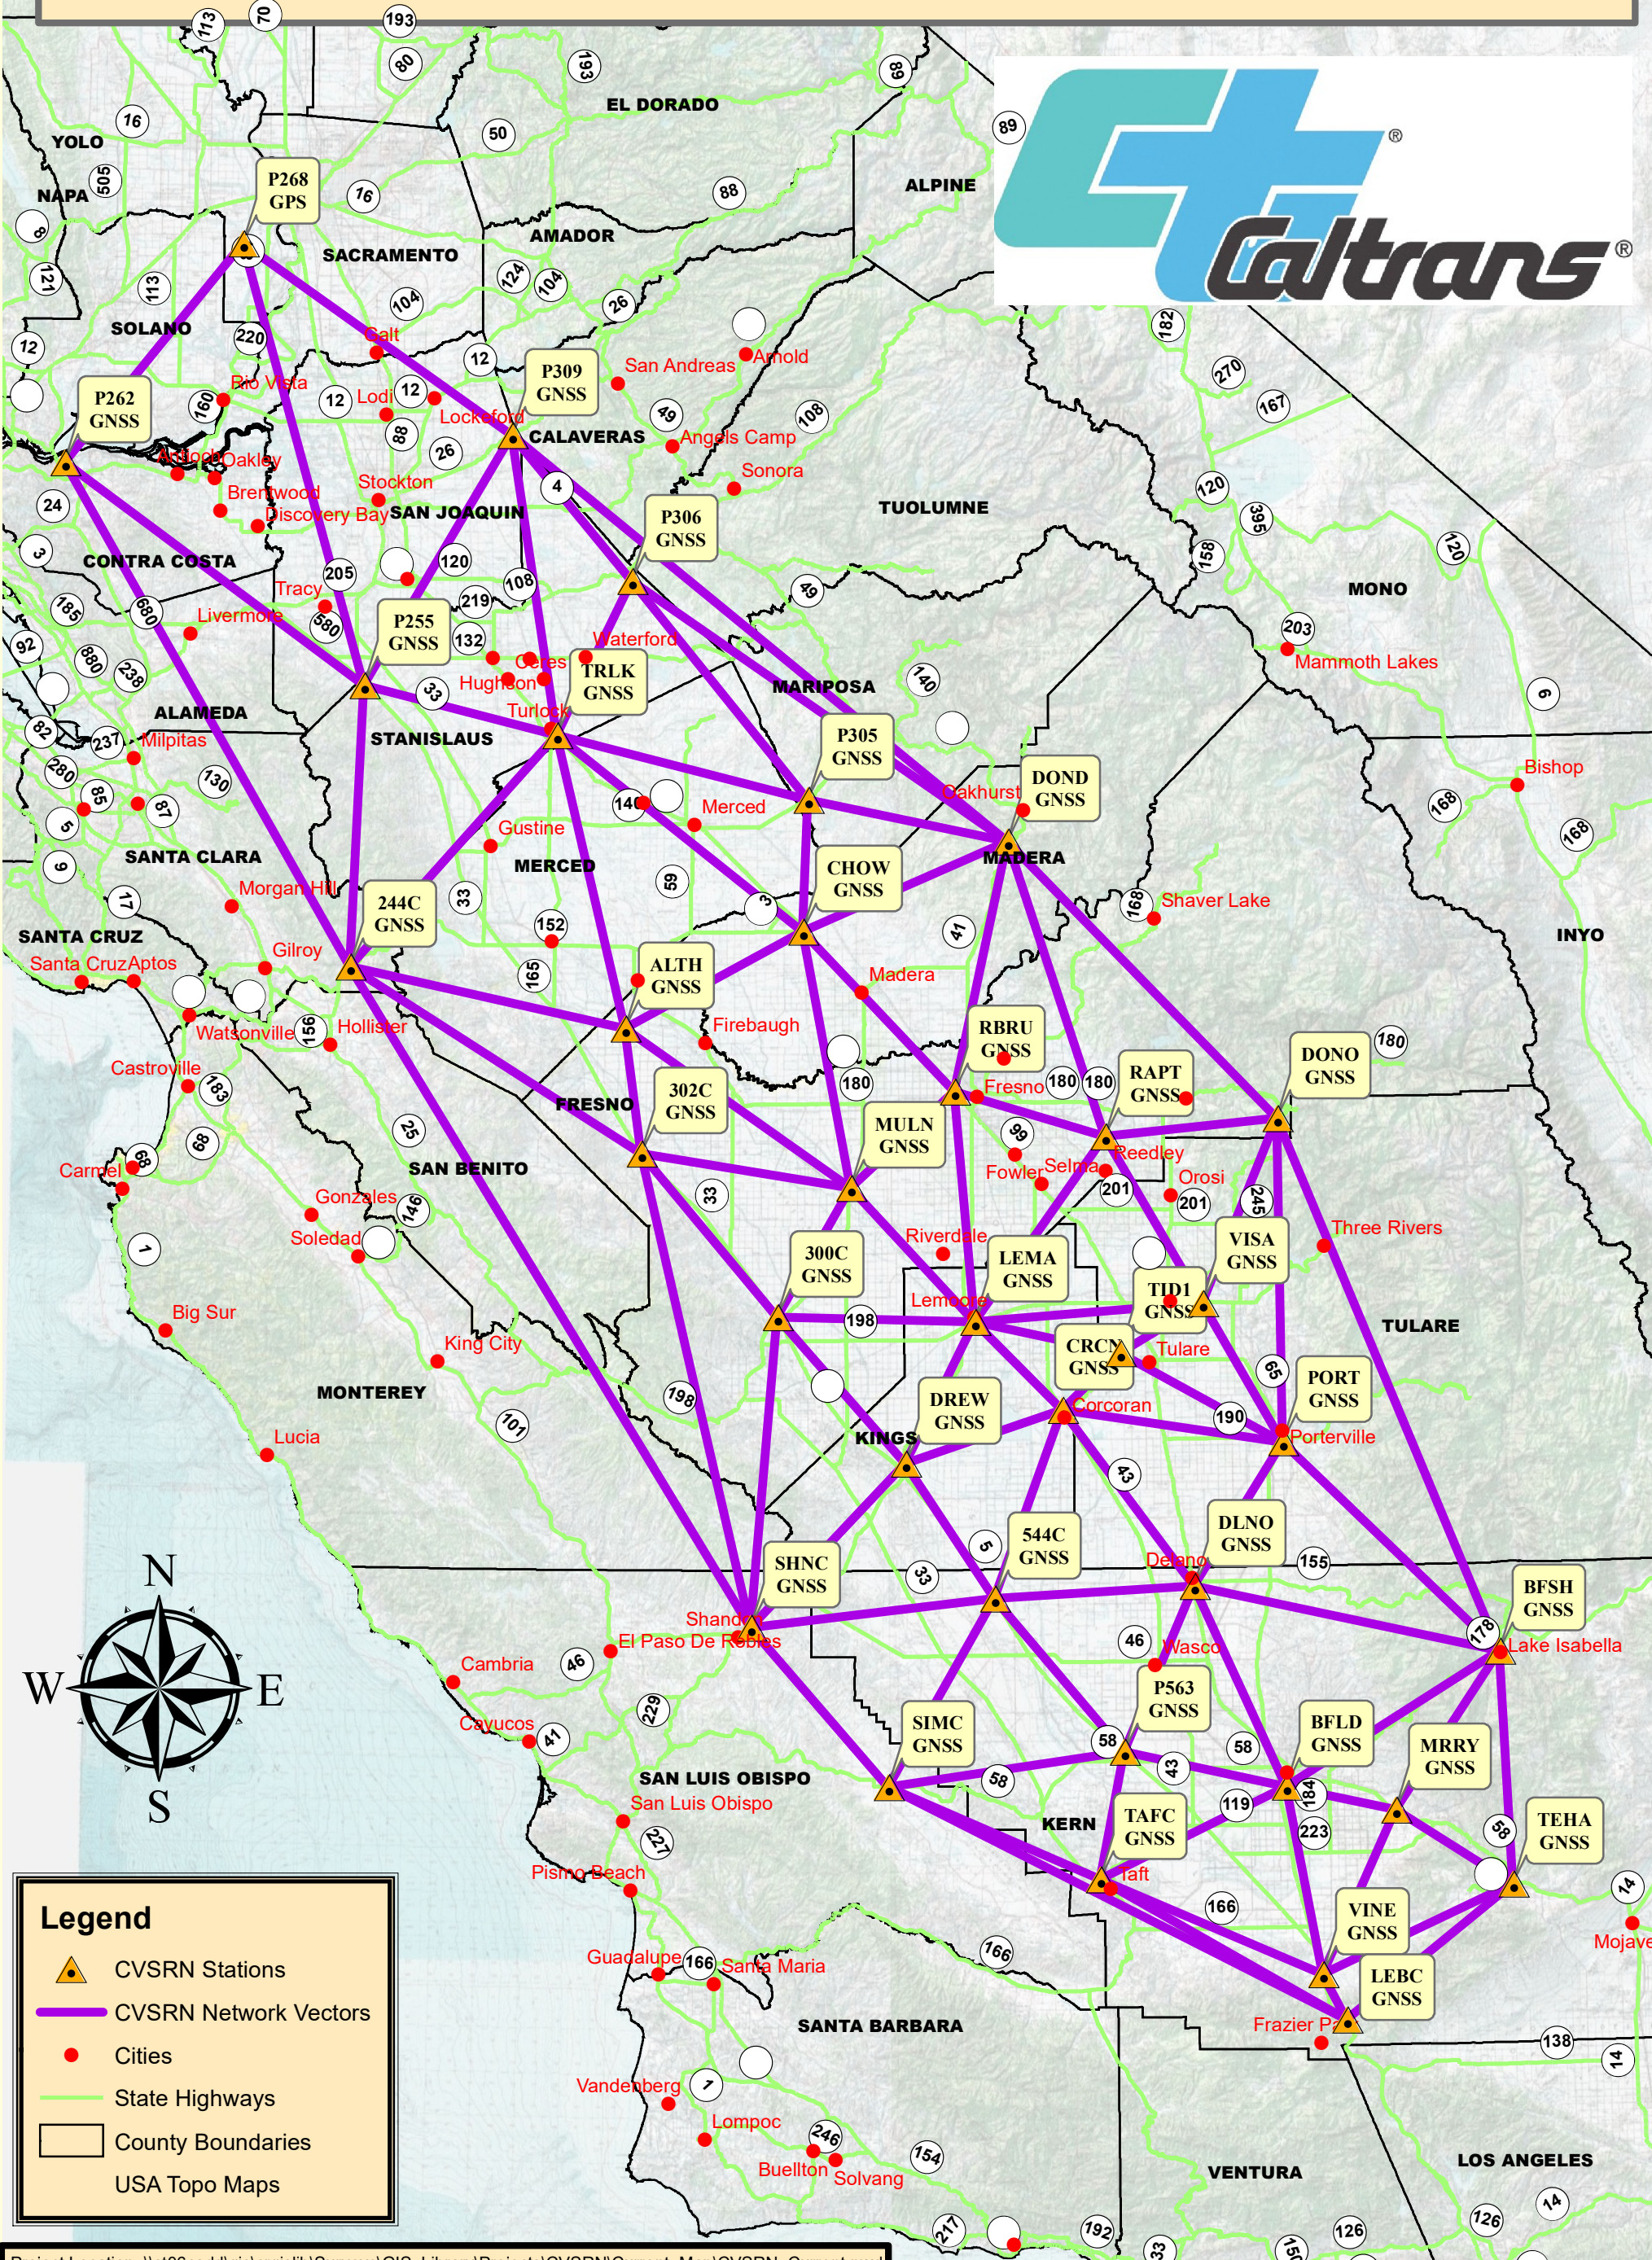

# Central Valley Spatial Reference Network - CVSRN

**Legend**

- CVSRN Stations
- CVSRN Network Vectors
- Cities
- State Highways
- County Boundaries
- USA Topo Maps

Project Location: \\st06cadd\gis\crgislib\Surveys\GIS\_Library\Projects\CVSRN\Current\_Map\CVSRN\_Current.mxd