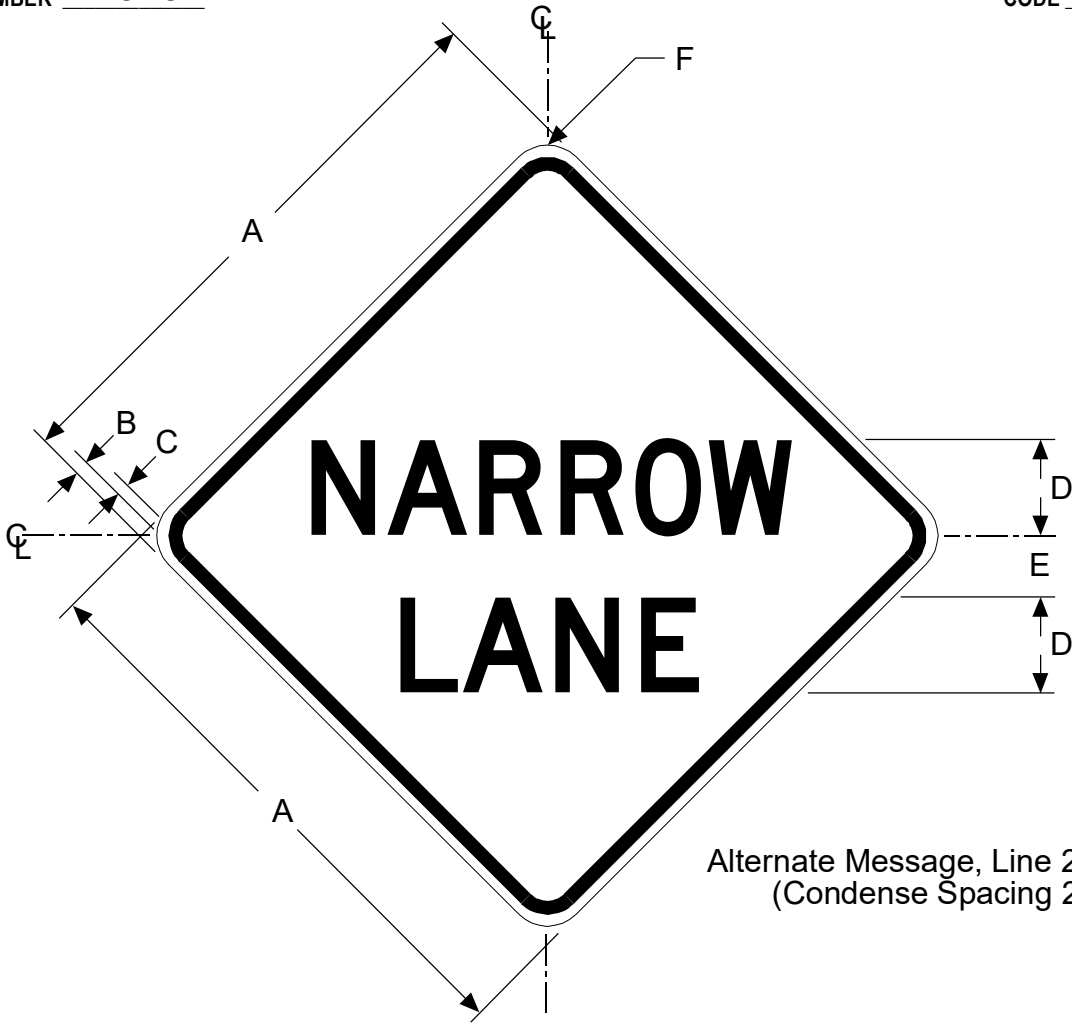

MUTCD NUMBER None

CODE C12

Alternate Message, Line 2: LANES
(Condense Spacing 25%)

SIGN SIZE	DIMENSIONS (INCHES)					
	A	B	C	D	E	F
36 x 36	36	5/8	7/8	6D	4	2-1/4
48 x 48	48	3/4	1-1/4	8D	6	3

SIGN SIZE	DIMENSIONS (MILLIMETERS)					
	A	B	C	D	E	F
914 x 914	914	16	22	150D	100	57
1219 x 1219	1219	19	32	200D	150	76

COLORS
LEGEND - BLACK (NON-REFLECTIVE)
BACKGROUND - YELLOW (REFLECTIVE)

- THE POLICY FOR INTENDED USAGE OF THIS SIGN IS SHOWN ON REVERSE SIDE -

Gerry Myers
 CHIEF, OFFICE OF SIGNS AND DELINEATION

10/8/99
 DATE