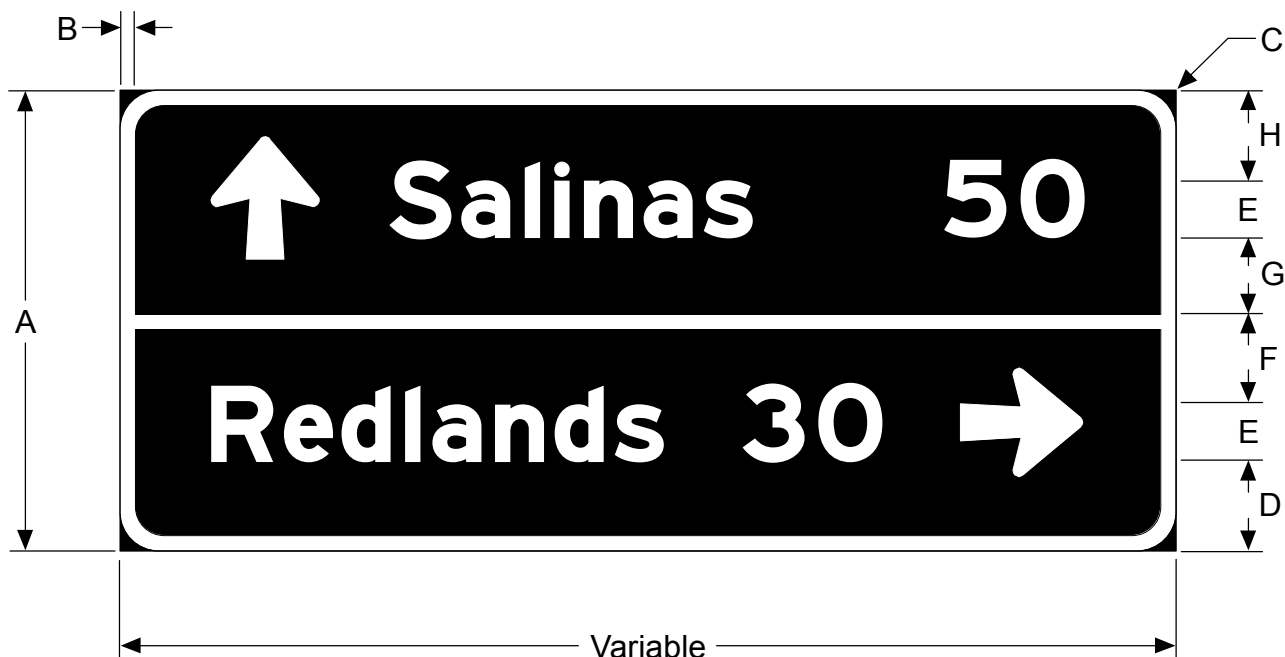

MUTCD NUMBER None

CODE G1-7

NOTE:  
The arrow is centered vertically on the message and may be placed vertical, horizontal or diagonal on either side of the message.

SIGN SIZE (Inches)	DIMENSIONS (Inches)							
	A	B	C	D	E	F	G	H
Var x 24	24	1/2	1-1/2	4-1/4	4C	4	3-1/2	4-1/4
Var x 36	36	1	3	7	6&4-1/2E(M)	7	6	7
Var x 48	48	1-1/4	6	8-1/2	8&6E(M)	10	8	9-1/2

SIGN SIZE (mm)	DIMENSIONS (Millimeters)							
	A	B	C	D	E	F	G	H
Var x 610	610	13	38	108	100C	102	89	111
Var x 914	914	25	76	178	150&113E(M)	178	152	180
Var x 1219	1219	32	152	216	200&150E(M)	254	203	246

**COLORS**  
**BORDER & LEGEND - WHITE (REFLECTIVE)**  
**BACKGROUND - GREEN (REFLECTIVE)**

- THE POLICY FOR INTENDED USAGE OF THIS SIGN IS SHOWN ON REVERSE SIDE -

*Gerry Myers*  
 CHIEF, OFFICE OF SIGNS AND DELINEATION