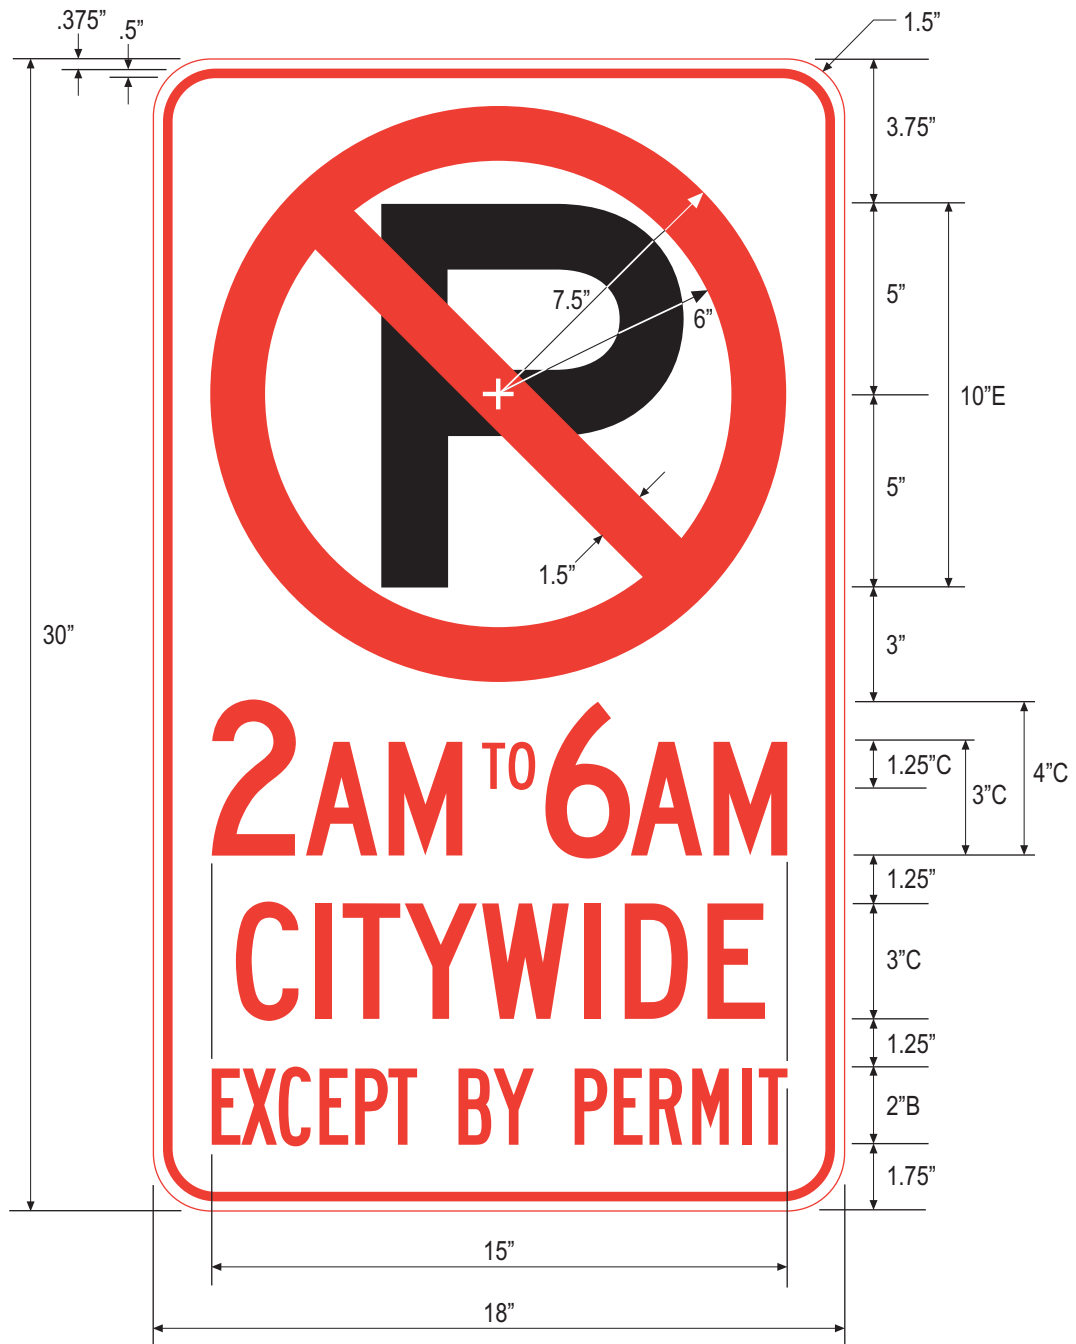

STATE OF CALIFORNIA - DEPARTMENT OF TRANSPORTATION

R30D (CA)

COLORS: BORDER, CIRCLE, DIAGONAL & LEGEND - RED (RETROREFLECTIVE)
LETTER - BLACK
BACKGROUND - WHITE (RETROREFLECTIVE)

2/17/09