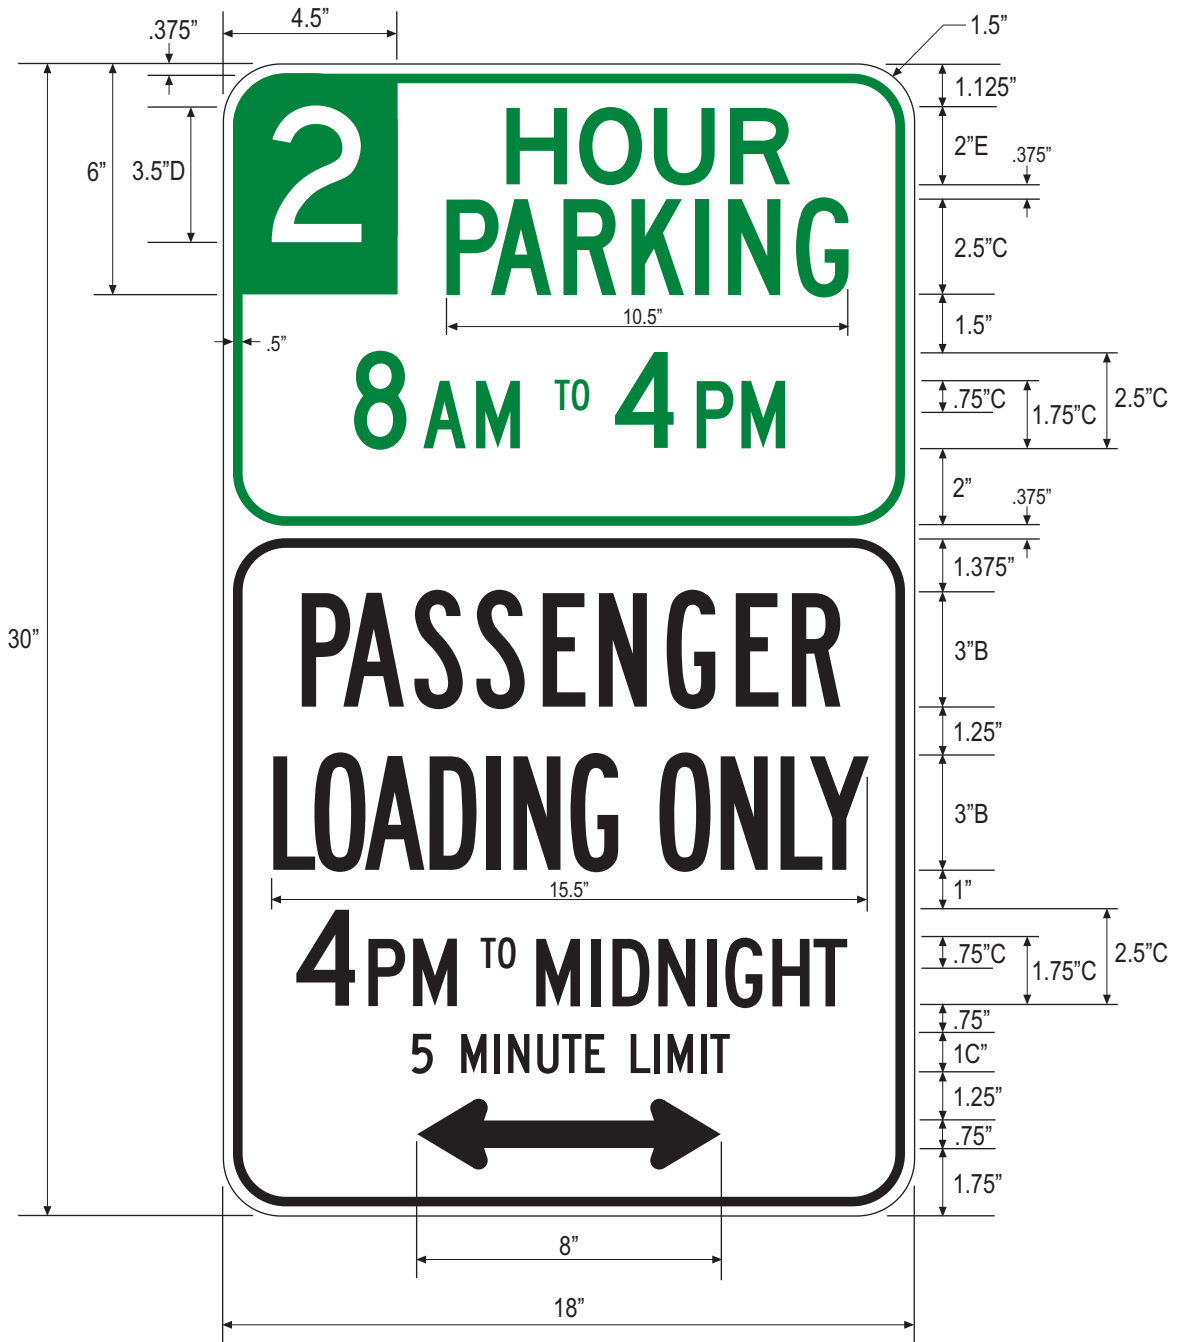

STATE OF CALIFORNIA - DEPARTMENT OF TRANSPORTATION

R32E (CA)

TOP
 COLORS: BORDER & LEGEND - GREEN (RETROREFLECTIVE)
 BACKGROUND - WHITE (RETROREFLECTIVE)

BOTTOM
 COLORS: BORDER & LEGEND - BLACK
 BACKGROUND - WHITE (RETROREFLECTIVE)