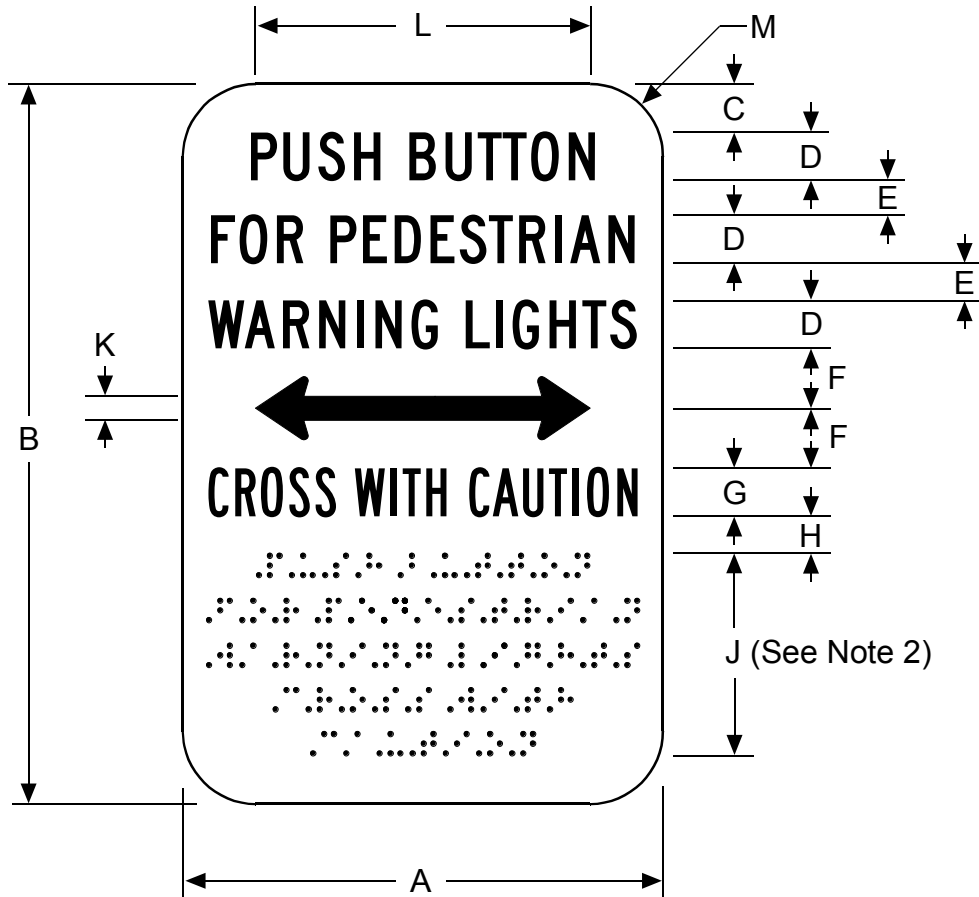

MUTCD NUMBER None

CODE R62E

NOTES:

1. For arrowhead dimensions, see Appendix Page 2 of 11.
2. Braille Message "PUSH BUTTON FOR PEDESTRIAN WARNING LIGHTS CROSS WITH CAUTION".

SIGN SIZE (Inches)	DIMENSIONS (Inches)											
	A	B	C	D	E	F	G	H	J	K	L	L
5 x 7-1/2	5	7-1/2	1/2	1/2C	3/8	5/8	1/2B	3/8	2-1/8	1/4	3-1/2	3/4
5 x 7-3/4	5	7-3/4	5/8	1/2C	3/8	5/8	1/2B	3/8	2-1/8	1/4	3-1/2	3/4
9 x 12	9	12	1	3/4C	1/2	1	3/4B	5/8	3-3/8	3/8	6	1

SIGN SIZE (mm)	DIMENSIONS (Millimeters)											
	A	B	C	D	E	F	G	H	J	K	L	L
127 x 191	127	191	13	13C	10	16	13B	10	54	6	89	19
127 x 197	127	197	16	13C	10	16	13B	10	54	6	89	19
229 x 305	229	305	25	19C	13	25	19B	16	86	10	152	25

**COLORS**  
**BORDER & LEGEND - BLACK (NON-REFLECTIVE)**  
**BACKGROUND - YELLOW (REFLECTIVE)**

- THE POLICY FOR INTENDED USAGE OF THIS SIGN IS SHOWN ON REVERSE SIDE -

*Gerry Myers*  
 CHIEF, OFFICE OF SIGNS AND DELINEATION