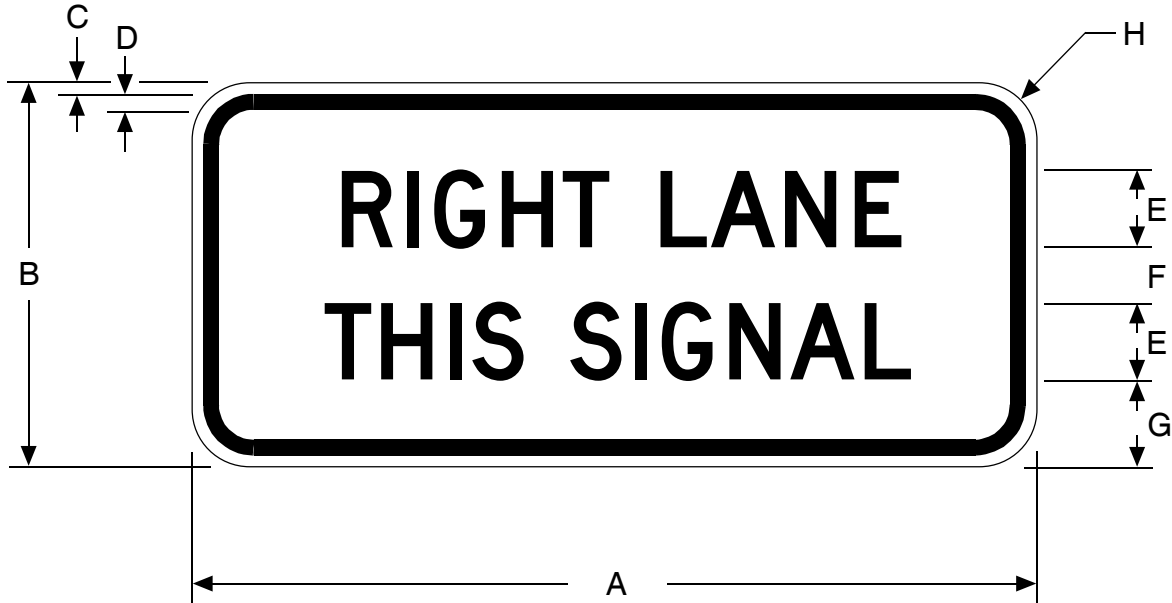

MUTCD NUMBER None

CODE R89-3

Alternate Message, Line 1: LEFT LANE

SIGN SIZE	DIMENSIONS (Inches)							
	A	B	C	D	E	F	G	H
22 x 10	22	10	3/8	1/2	2D	1-1/2	2-1/4	1-1/2
24 x 10	24	10	3/8	1/2	2D	1-1/2	2-1/4	1-1/2
36 x 16	36	16	1/2	3/4	3D	2	4	1-7/8
48 x 20	48	20	5/8	7/8	4D	3	4-1/2	2-1/4

SIGN SIZE	DIMENSIONS (Millimeters)							
	A	B	C	D	E	F	G	H
559 x 254	559	254	10	13	50D	38	57	38
610 x 254	610	254	10	13	50D	38	57	38
914 x 406	914	406	13	19	75D	51	102	48
1219 x 508	1219	508	16	22	100D	76	114	57

COLORS
BORDER & LEGEND - BLACK (Non-Reflective)
BACKGROUND - WHITE (Reflective)

- THE POLICY FOR INTENDED USAGE OF THIS SIGN IS SHOWN ON REVERSE SIDE -

Gerry Kreis
 CHIEF, OFFICE OF SIGNS AND DELINEATION