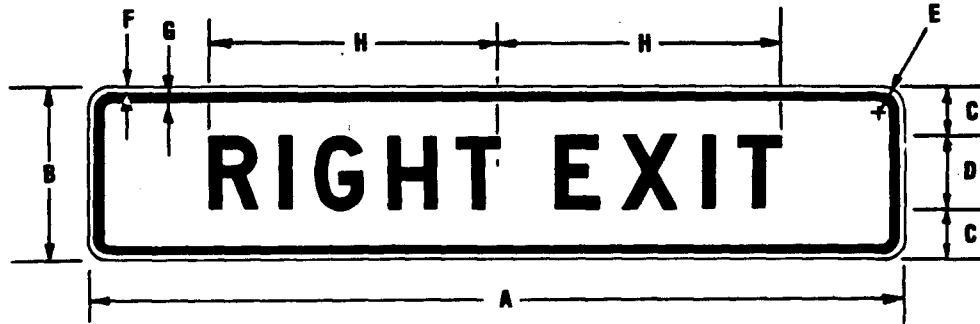

MUTCD NUMBER NONE

CODE W30C  
(Lt. or Rt.)

**COLORS**  
**LEGEND - BLACK (NON-REFL.)**  
**BACKGROUND - YELLOW (REFL.)**

SIGN	DIMENSIONS (INCHES)							
	A	B	C	D	E	F	G	H
MIN.	78	18	6	6E	3	3/4	1-1/4	30-1/8
STD.	114	24	7	100	6	3/4	1-1/4	42

THE POLICY FOR INTENDED USAGE OF THIS SIGN IS SHOWN ON REVERSE SIDE.

CD Barber  
 CHIEF, DIVISION OF TRAFFIC ENGINEERING

10/10/84  
 DATE

CRB 6/17/87  
 REVISION

REVISION