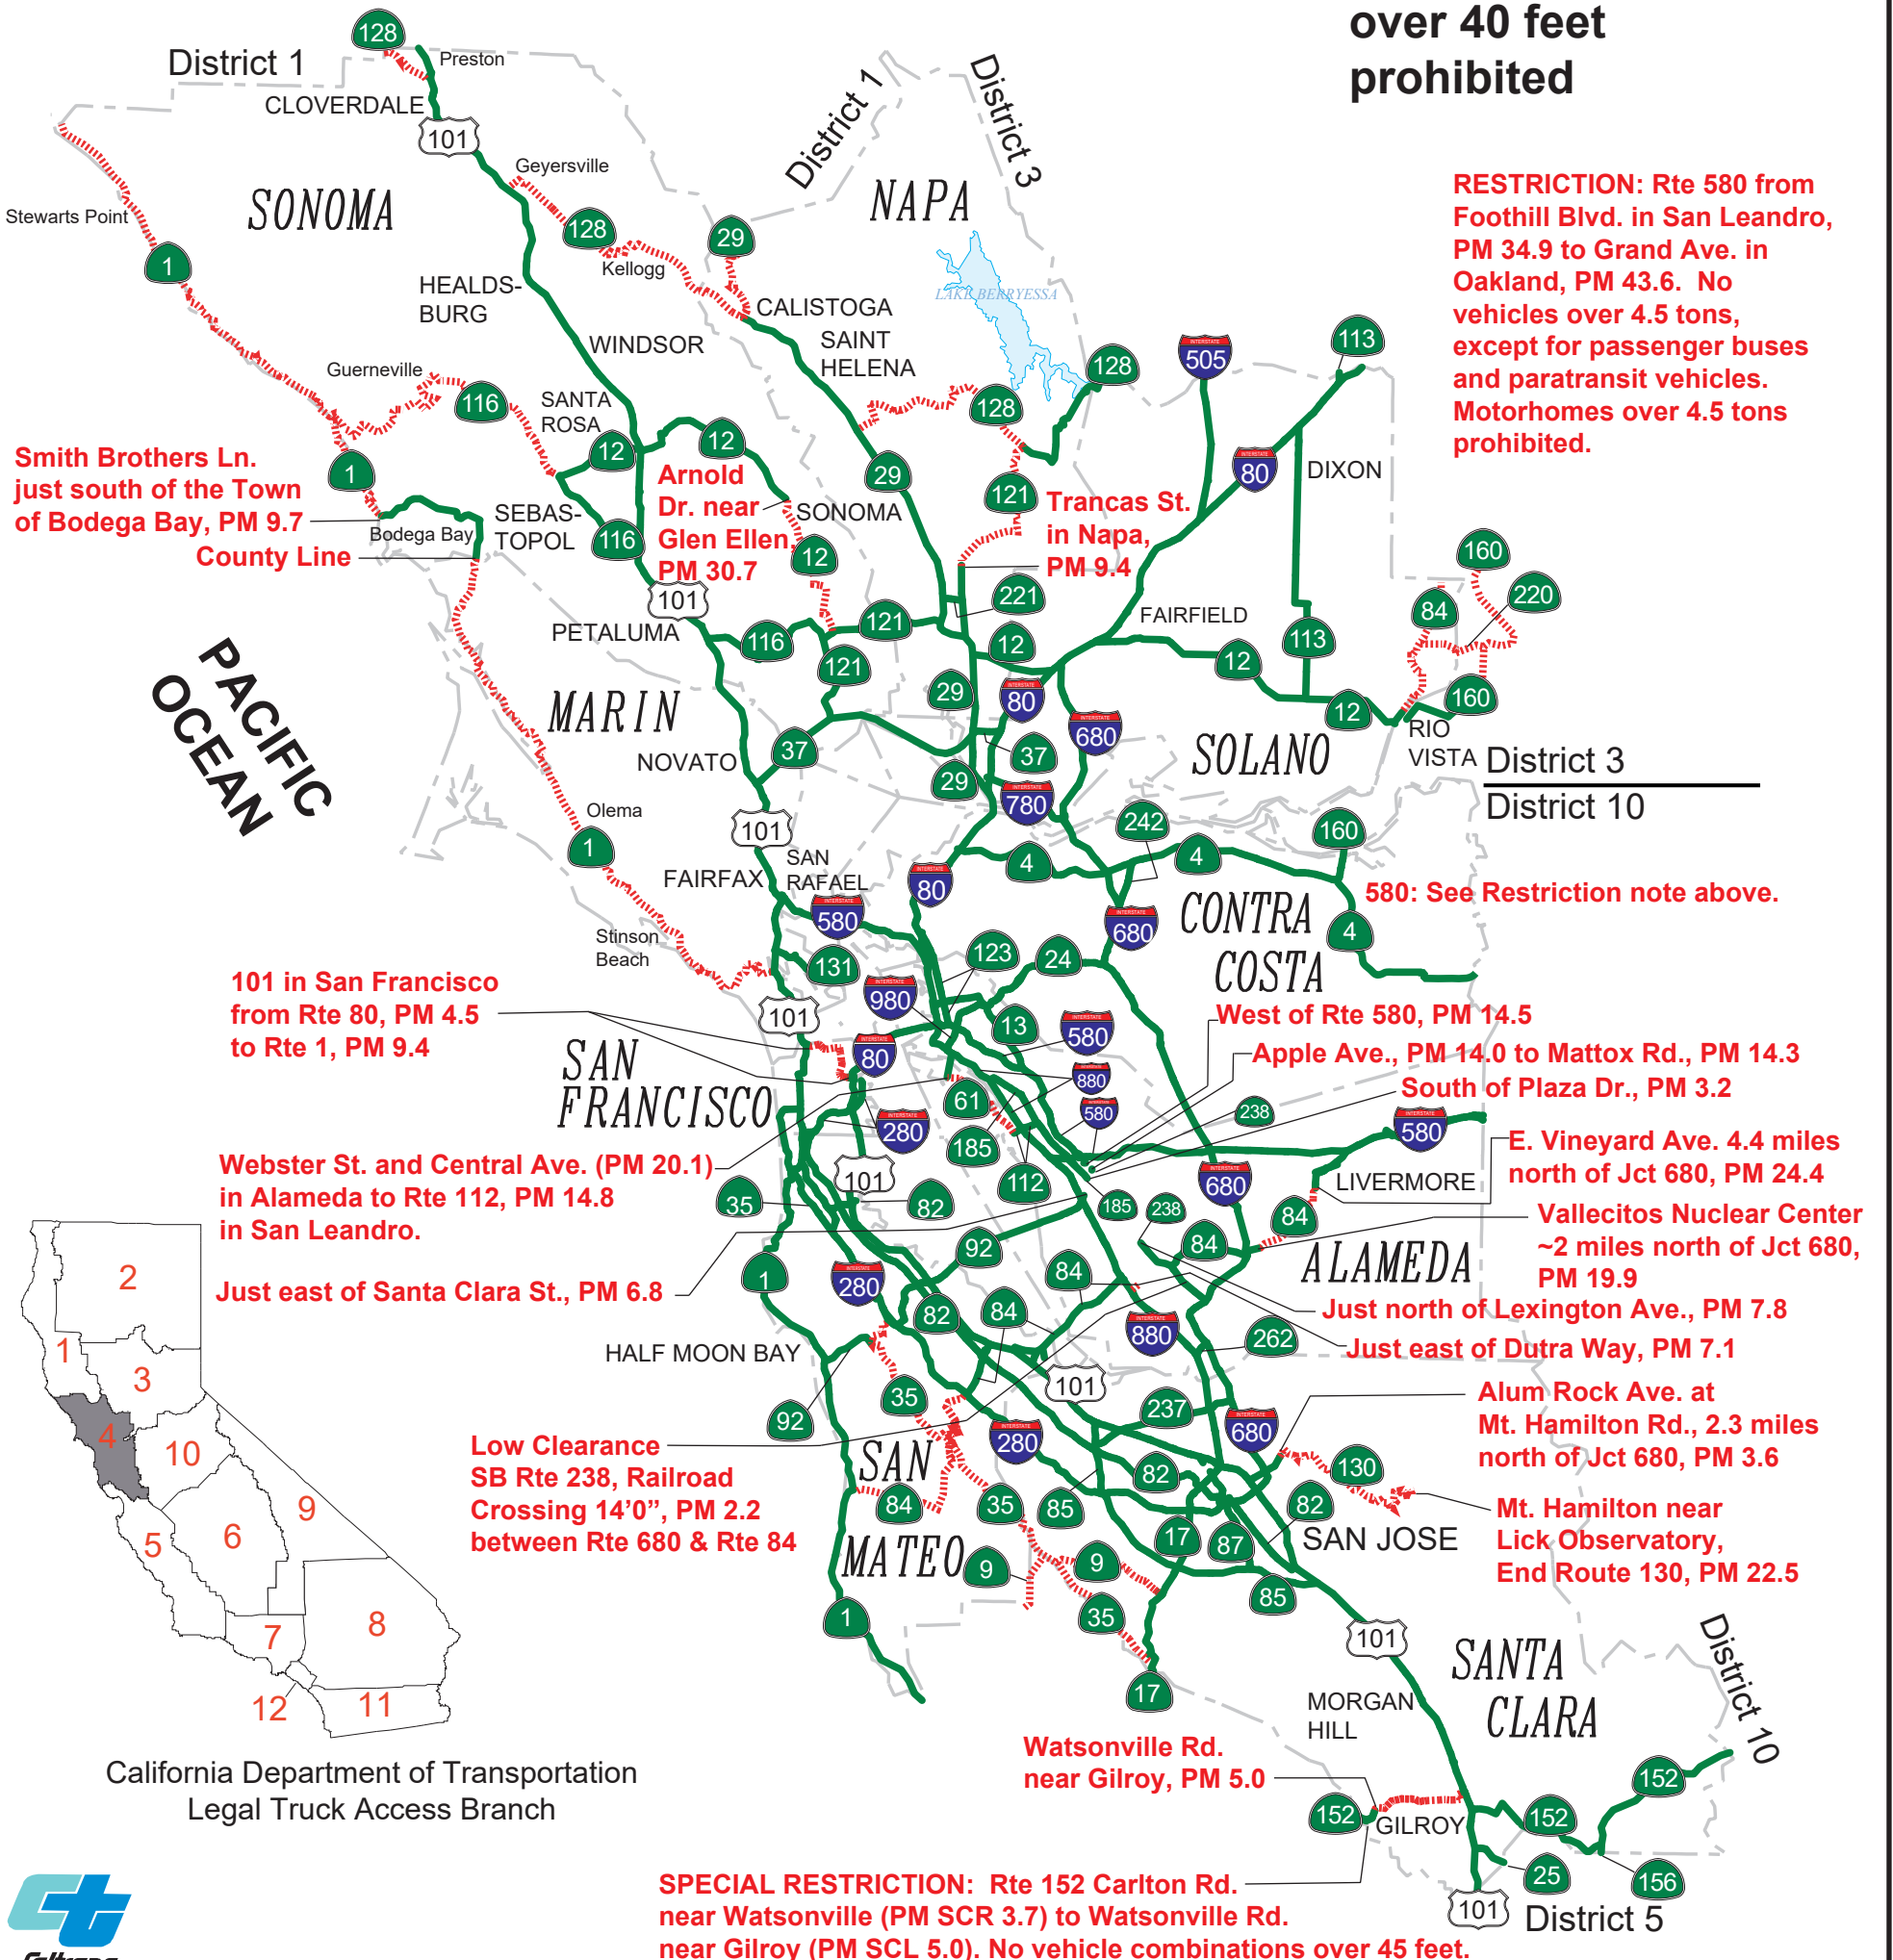

45' BUS & MOTORHOME MAP on California State Highways

DISTRICT 4

Map 4 of 12

Not to scale

Last revised October 1, 2020

LEGEND

 Buses and motorhomes up to 45 feet maximum allowed

 Buses and motorhomes over 40 feet prohibited

California Department of Transportation
Legal Truck Access Branch