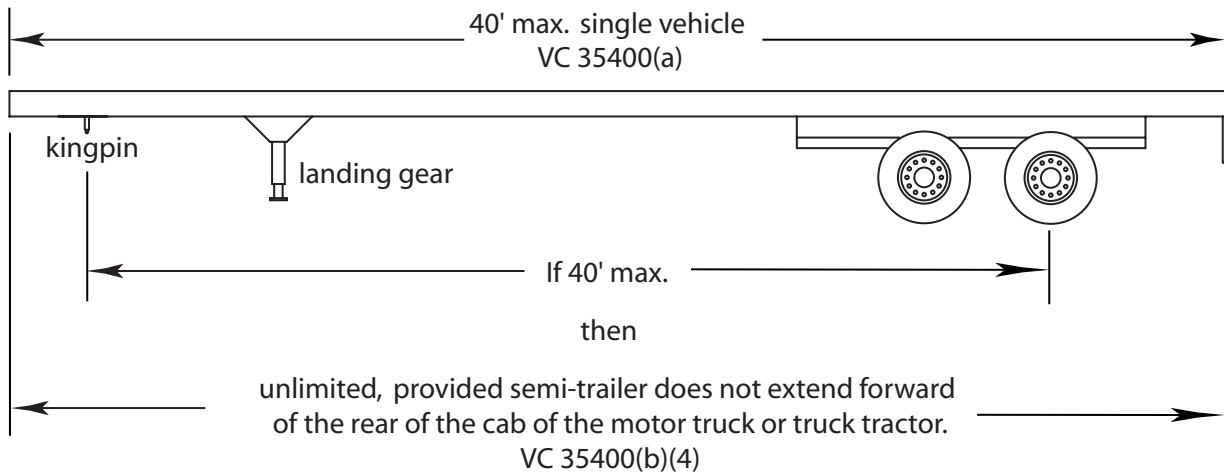

TWO OR MORE AXLE SEMI-TRAILER

Not allowed where route is posted for a 38' max. kingpin to last axle. VC 35401(e) & (f)

May be operated on local roads only where it is deemed safe by the owner or person operating. VC 35401.1